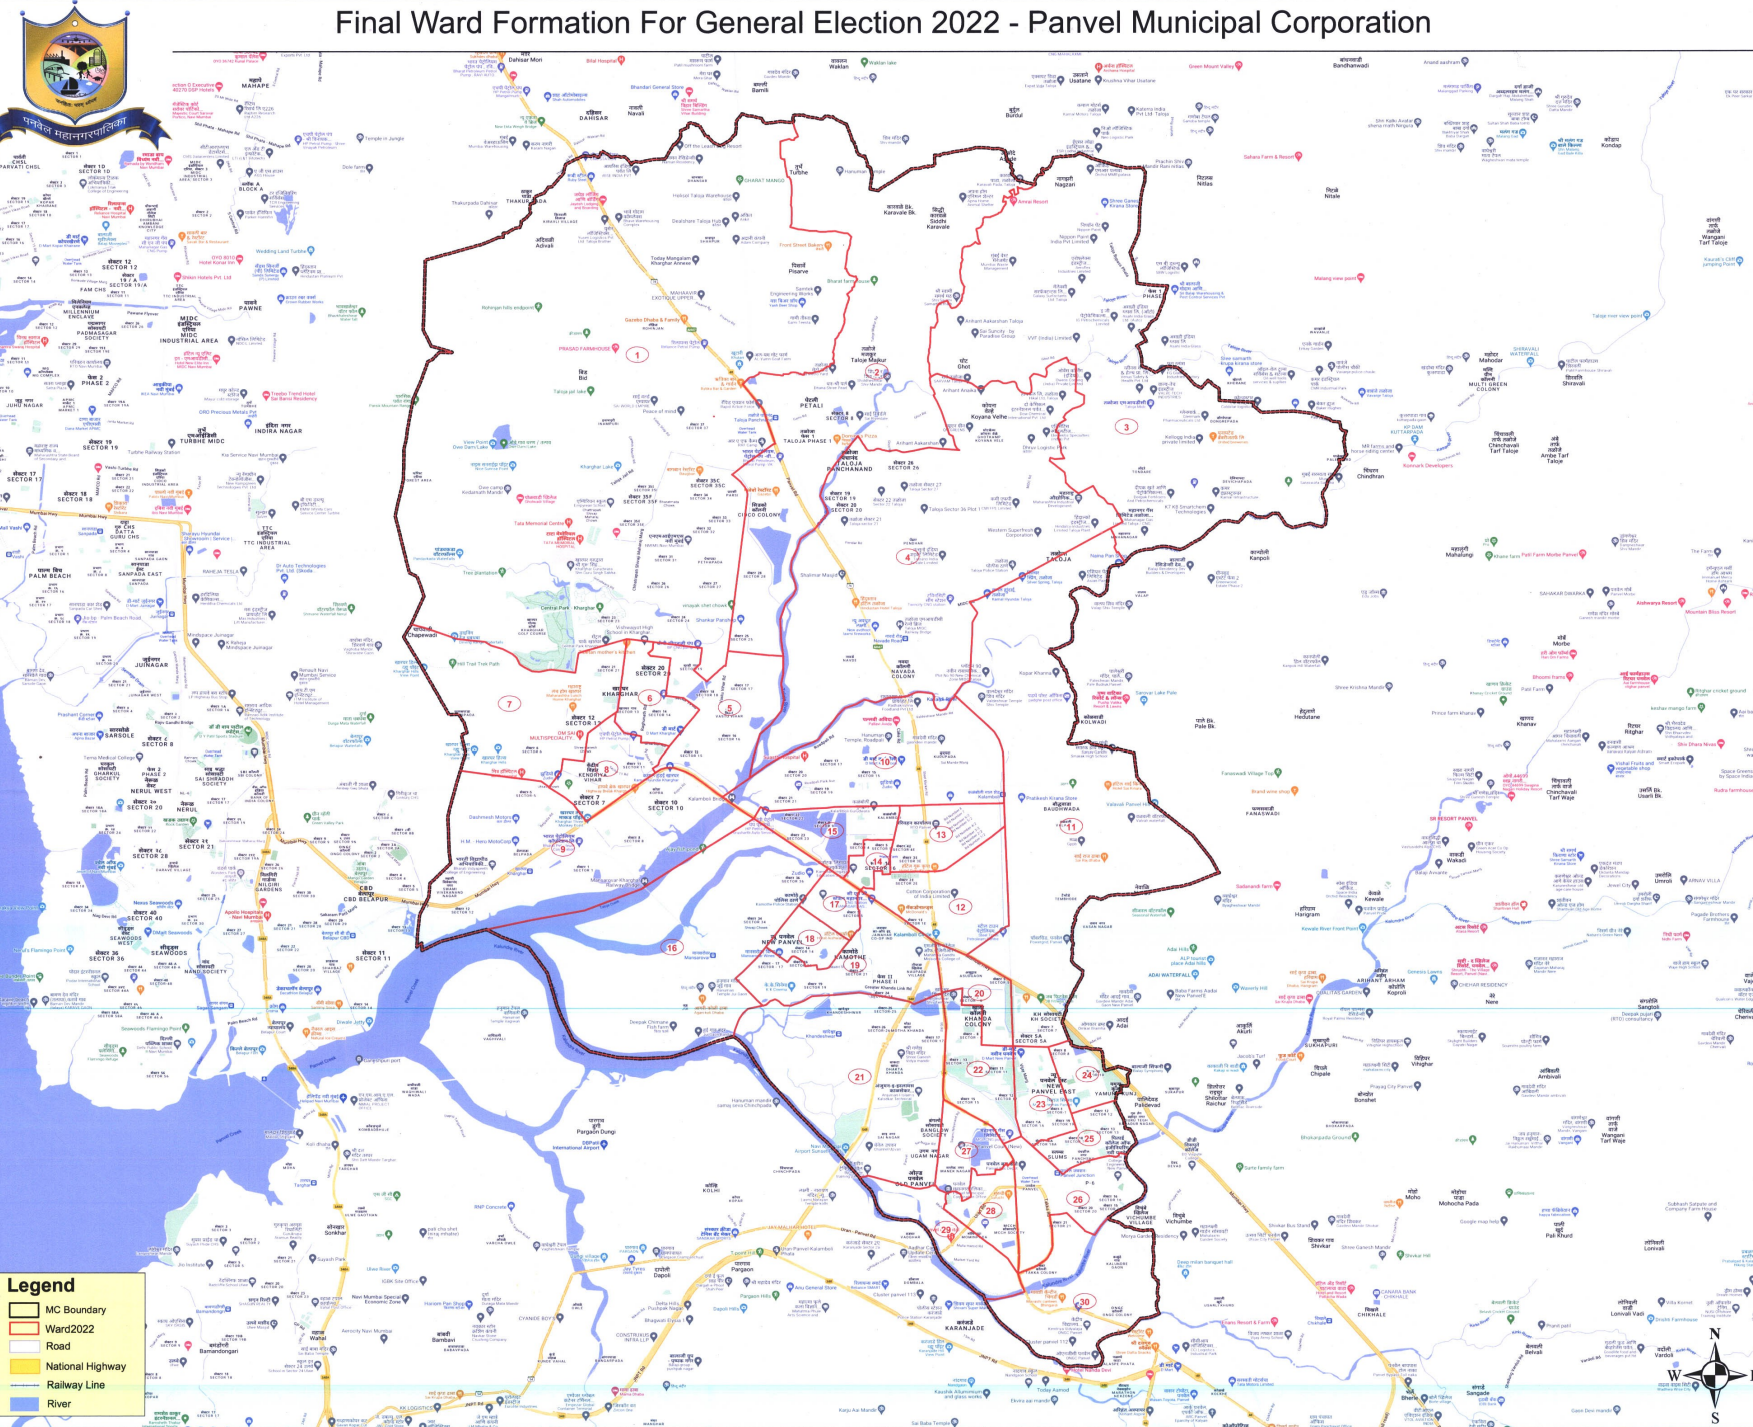

Final Ward Formation For General Election 2022 - Panvel Municipal Corporation

Total Seats	89
Electoral Wards 2 Seats Ward 3 Seats Ward	1 (Ward 30) 29
Total Wards	30

Population (As per Census 2011)			
Total Population	SC Population	ST Population	
509901	37923	12727	

Ward	Total Population	SC Population	ST Population
1	17880	647	882
2	18255	759	422
3	18085	917	724
4	17272	934	461
5	15833	1443	257
6	16158	491	95
7	16249	1360	191
8	16693	1290	164
9	15679	1166	827
10	15729	979	541
11	18778	1242	920
12	17947	874	461
13	16459	575	226
14	16468	731	266
15	16361	597	144
16	17969	2594	379
17	16552	1864	249
18	17283	2248	459
19	17862	2330	608
20	18941	1839	339
21	15671	925	560
22	17255	1681	441
23	17220	1278	255
24	17017	1774	280
25	17109	1852	248
26	18754	1934	674
27	17195	1253	174
28	17320	853	271
29	17765	683	847
30	12142	810	362
Total	509901	37923	12727

Legend

- MC Boundary
- Ward2022
- Road
- National Highway
- Railway Line
- River

This Final Delimitation Map as Approved by The State Election Commission on July 2022.

Deputy Municipal Commissioner (Election)
(Signature)

Town Planner/Assistant Director
(Signature)

Municipal Commissioner
(Signature)