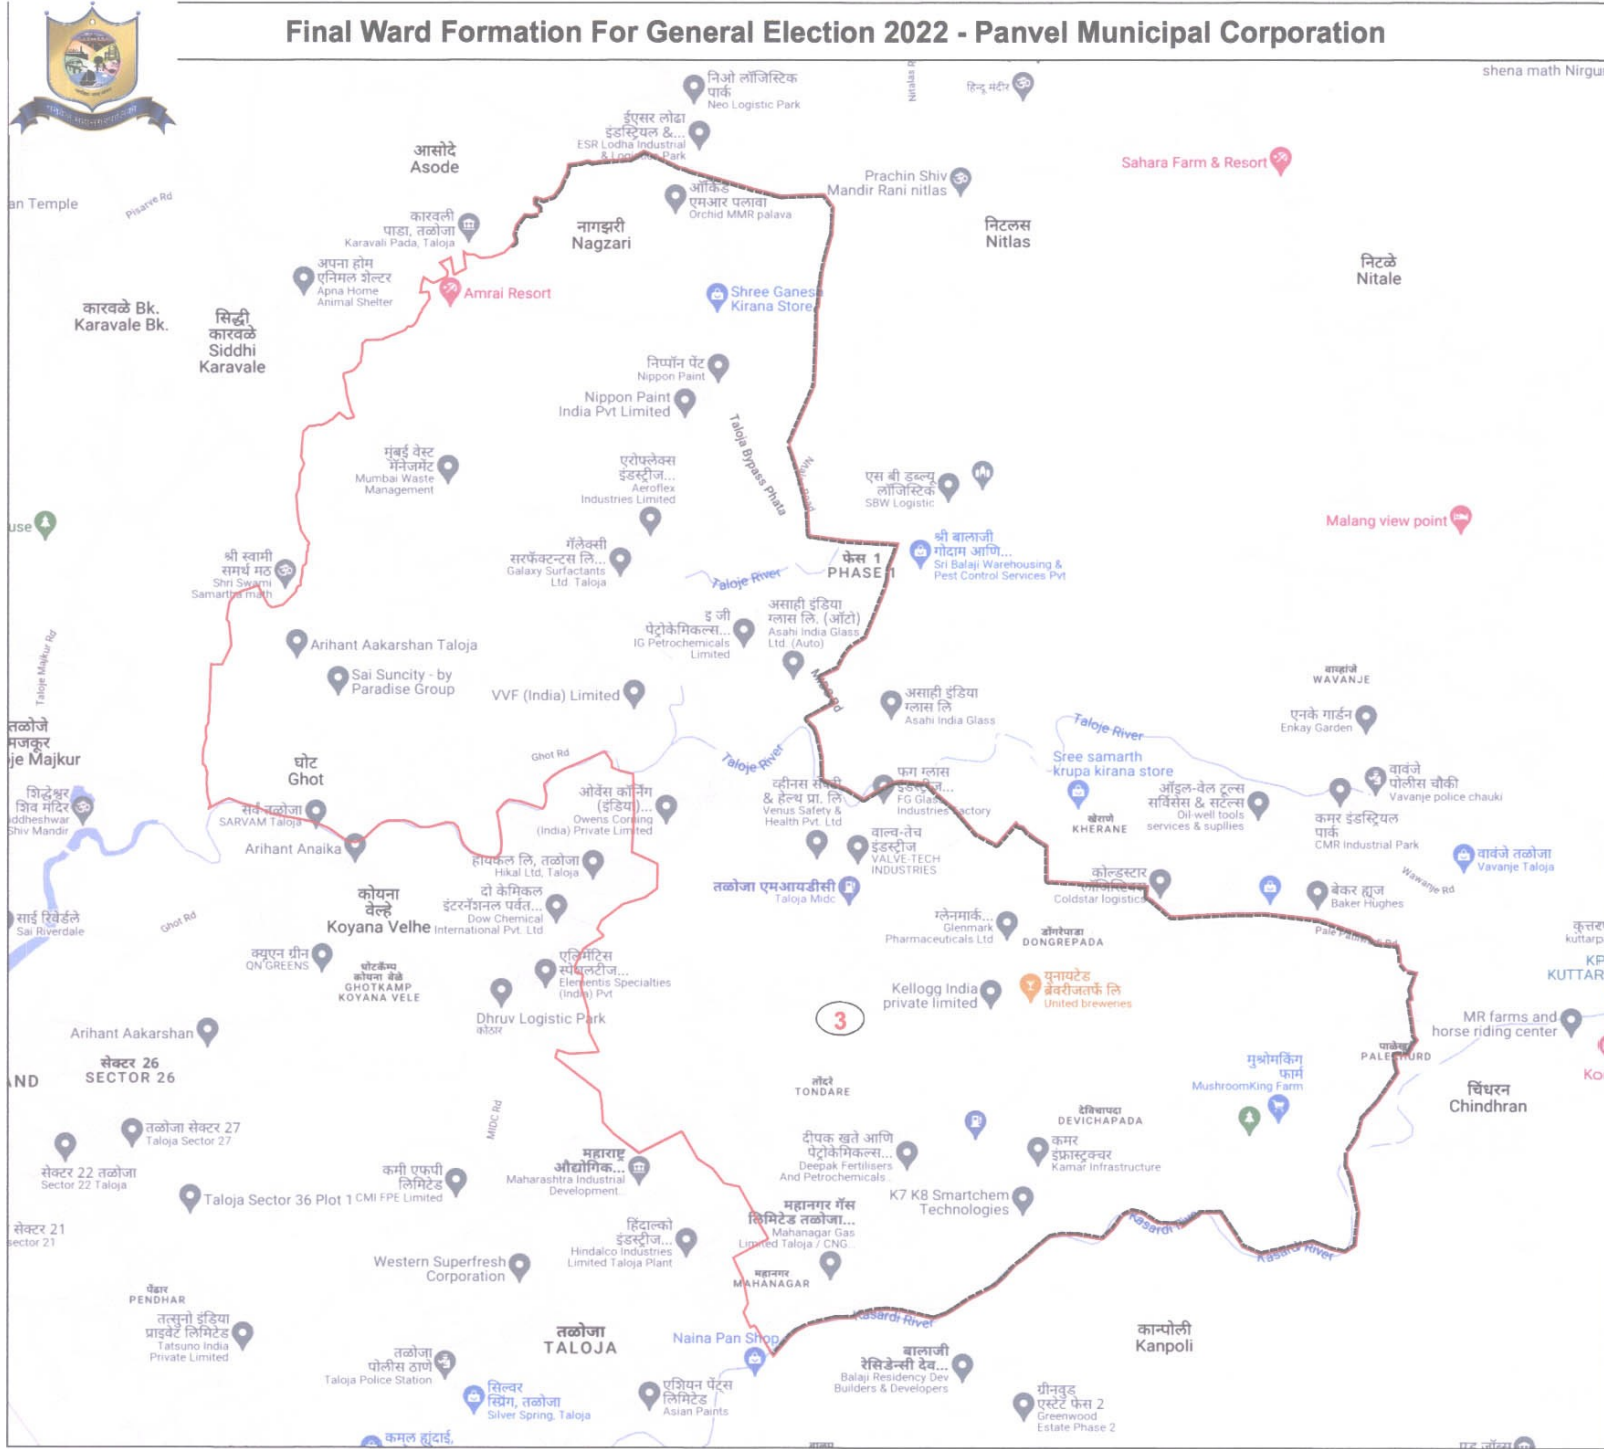

# Final Ward Formation For General Election 2022 - Panvel Municipal Corporation

STATE ELECTION COMMISSION  
MAHARASHTRA

**Ward : 3**

### Ward Population

<b>Total Population</b>	<b>18085</b>
<b>SC Population</b>	<b>917</b>
<b>ST Population</b>	<b>724</b>

### Key Map - PMC

### Legend

- Ward
- MC Boundary
- Road
- National Highway
- Railway Line
- River

(Name) *Deake V.D*

*(Signature)*  
**Deputy Municipal Commissioner**