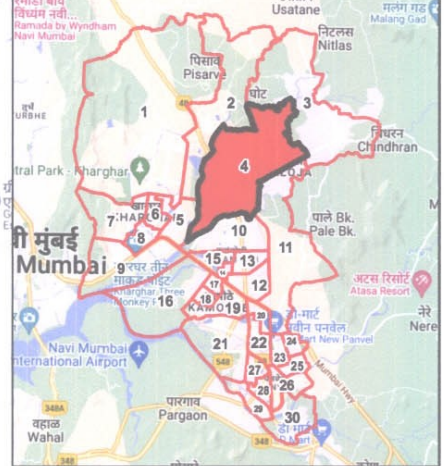

Final Ward Formation For General Election 2022 - Panvel Municipal Corporation

STATE ELECTION COMMISSION
MAHARASHTRA
Ward : 4

Ward Population

Total Population	17272
SC Population	934
ST Population	461

Key Map - PMC

Legend

- Ward
- MC Boundary
- Road
- National Highway
- Railway Line
- River

(Name) *Dake V.D*

(Signature)
Deputy Municipal Commissioner