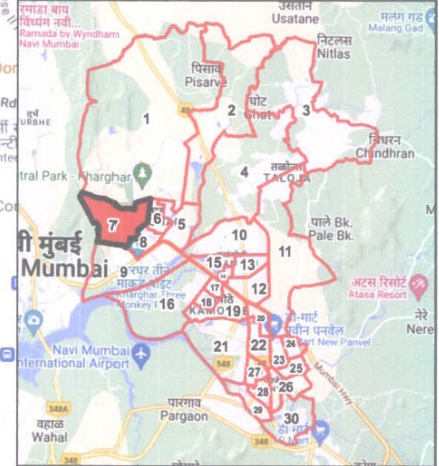

Final Ward Formation For General Election 2022 - Panvel Municipal Corporation

STATE ELECTION COMMISSION
MAHARASHTRA

Ward : 7

Ward Population

Total Population	16249
SC Population	1360
ST Population	191

Key Map - PMC

Legend

- Ward
- MC Boundary
- Road
- National Highway
- Railway Line
- River

(Name) D. K. V. S.

(Signature)
Deputy Municipal Commissioner