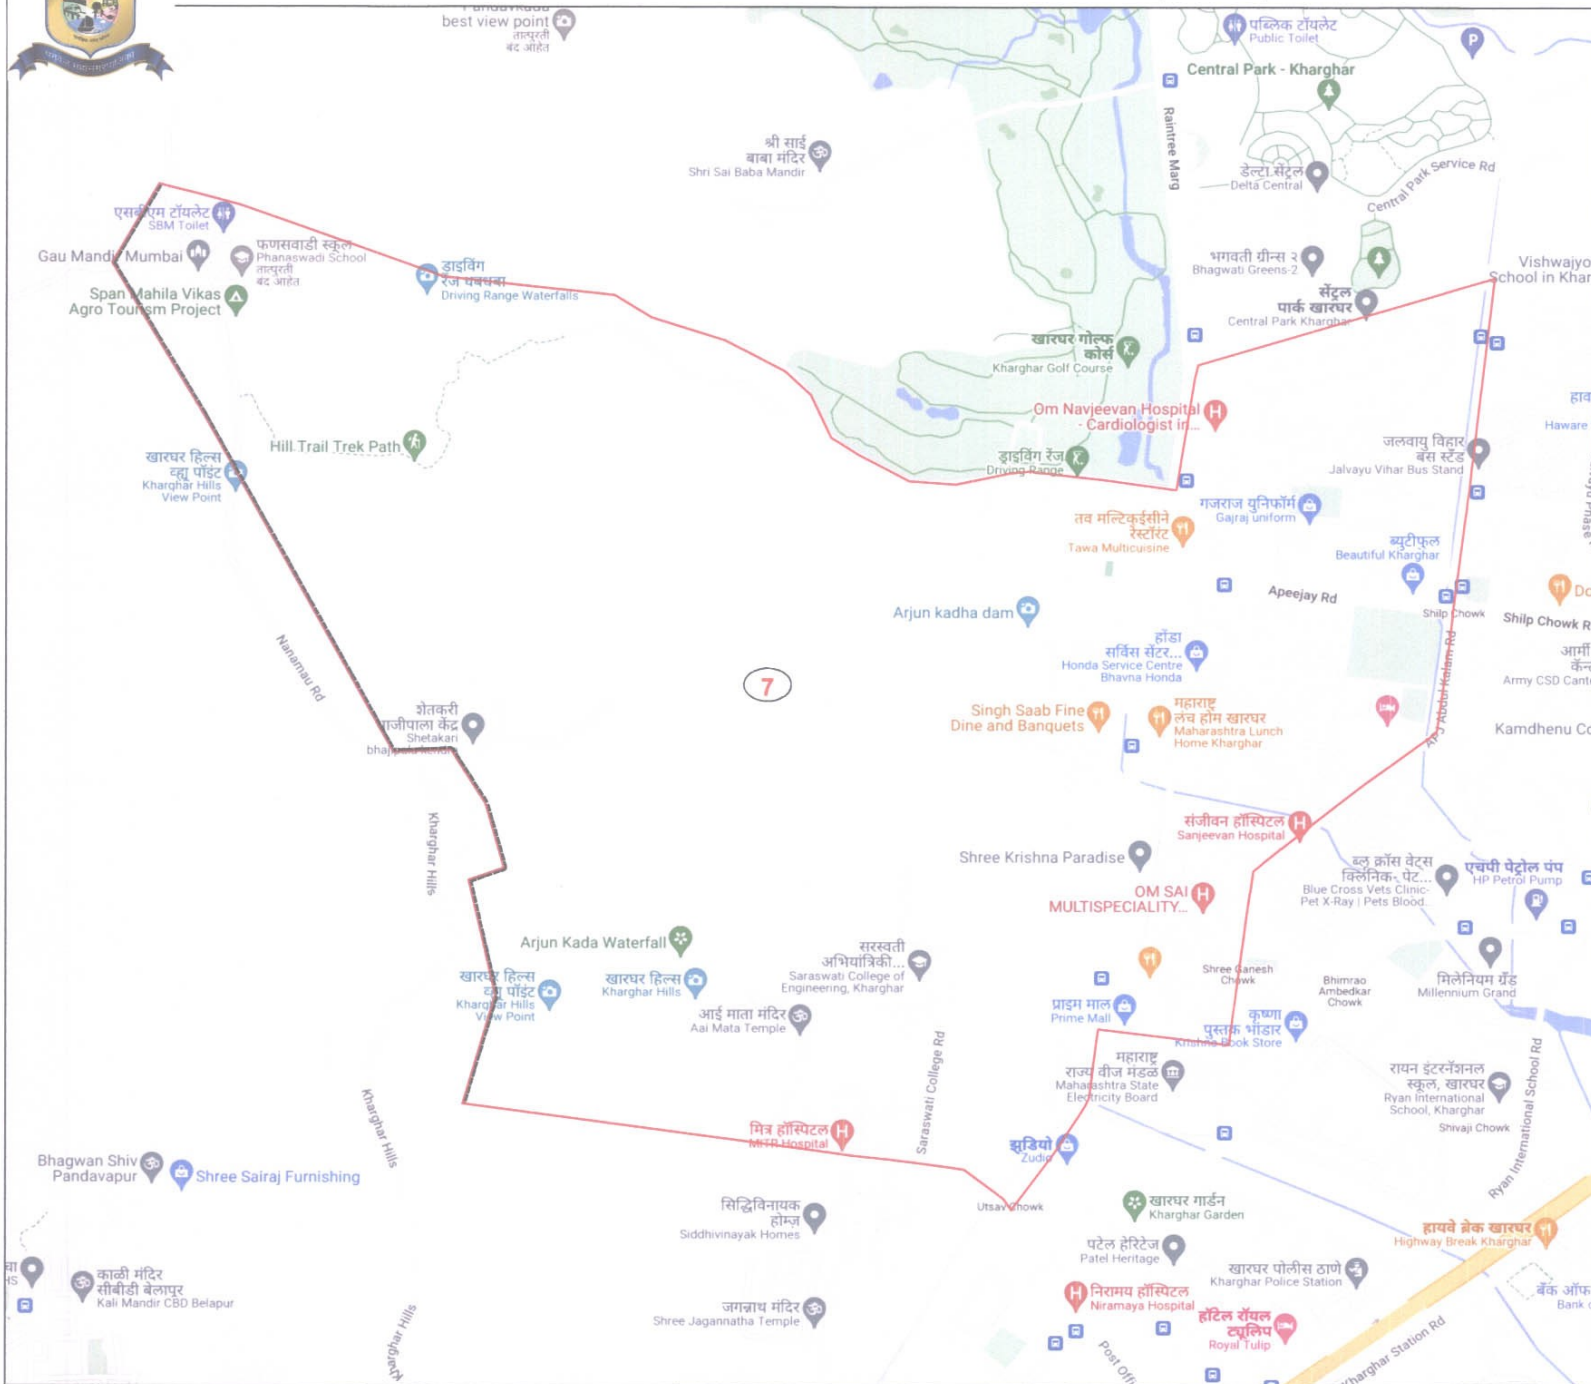

Final Ward Formation For General Election 2022 - Panvel Municipal Corporation

STATE ELECTION COMMISSION
MAHARASHTRA

Ward : 7

Ward Population

Total Population	16249
SC Population	1360
ST Population	191

Key Map - PMC

Legend

- Ward
- MC Boundary
- Road
- National Highway
- Railway Line
- River

(Name) D. K. V. S.

(Signature)
Deputy Municipal Commissioner