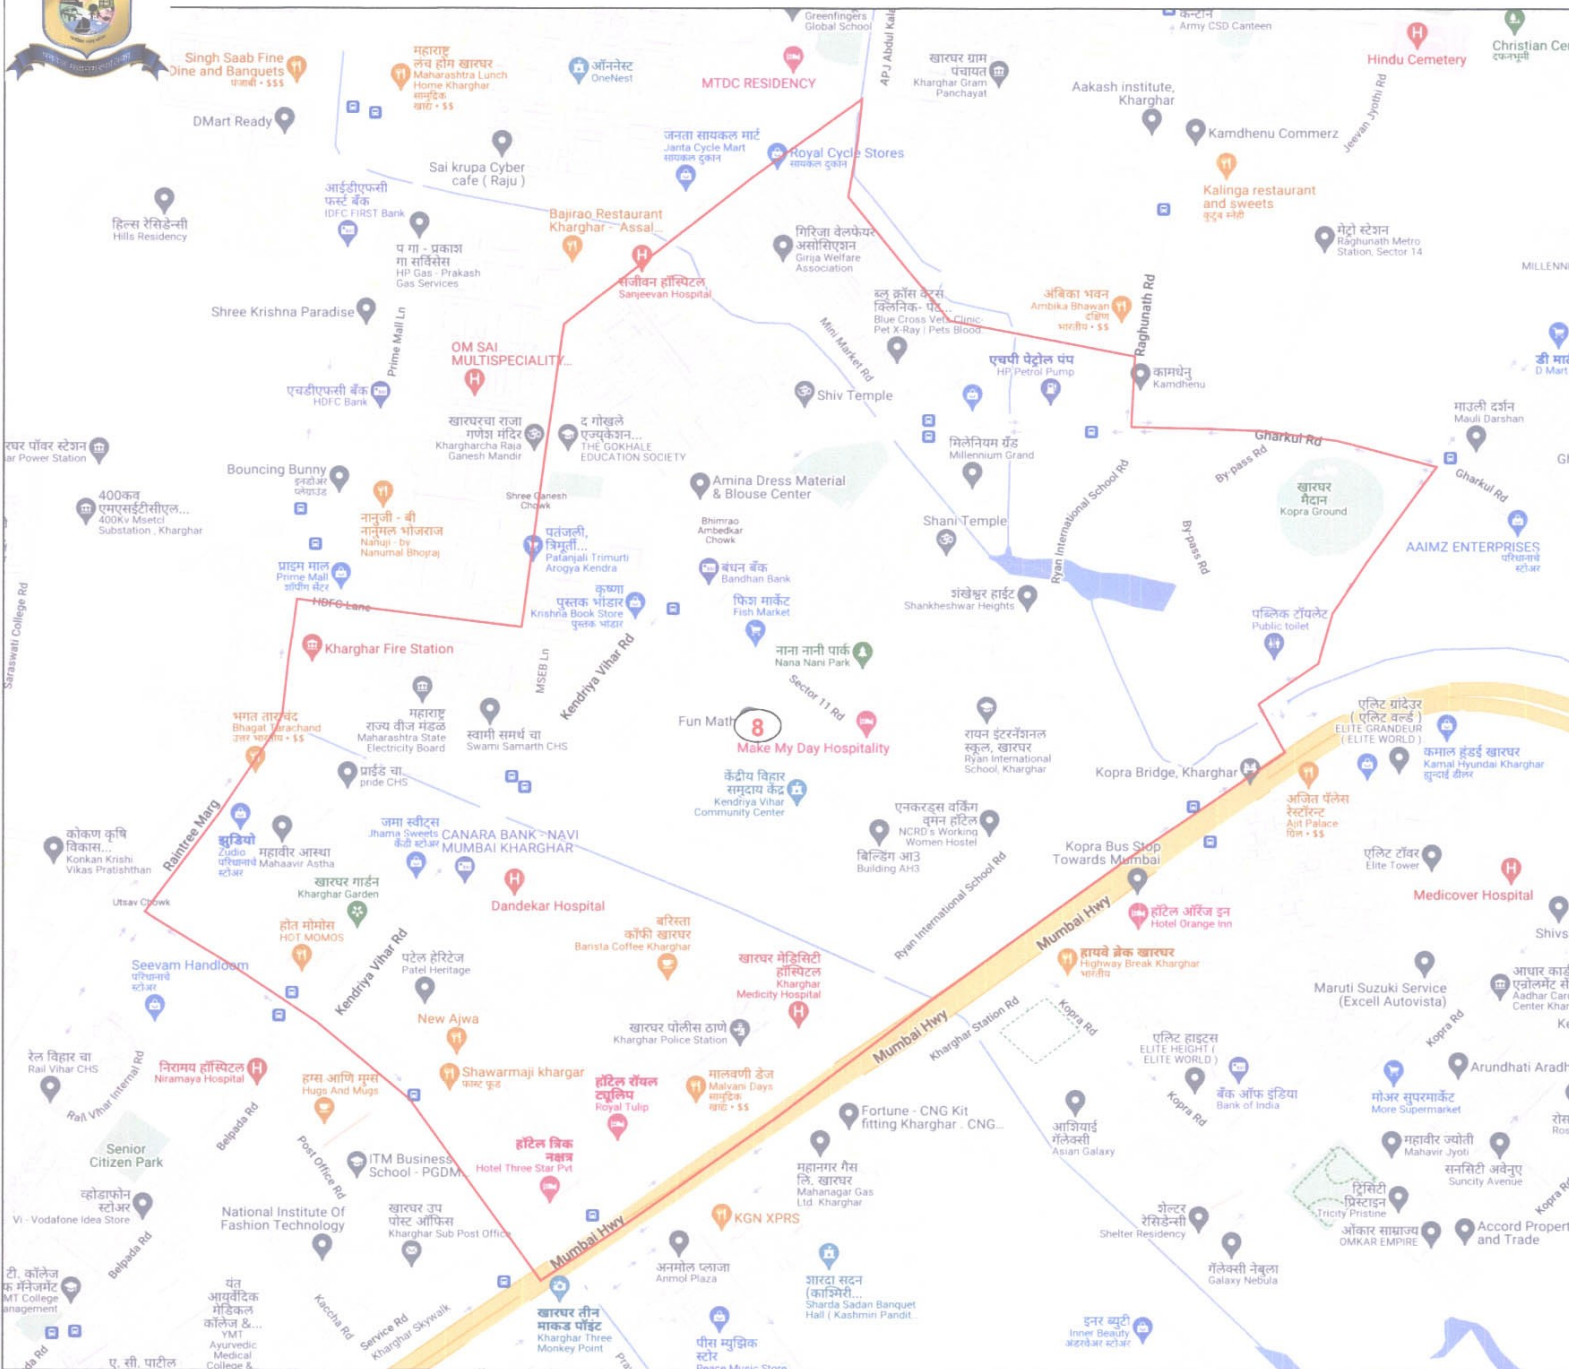

Final Ward Formation For General Election 2022 - Panvel Municipal Corporation

STATE ELECTION COMMISSION
MAHARASHTRA

Ward : 8

Ward Population

Total Population	16693
SC Population	1290
ST Population	164

Key Map - PMC

Legend

- Ward
- MC Boundary
- Road
- National Highway
- Railway Line
- River

(Name) Sake V D

(Signature)
 Deputy Municipal Commissioner