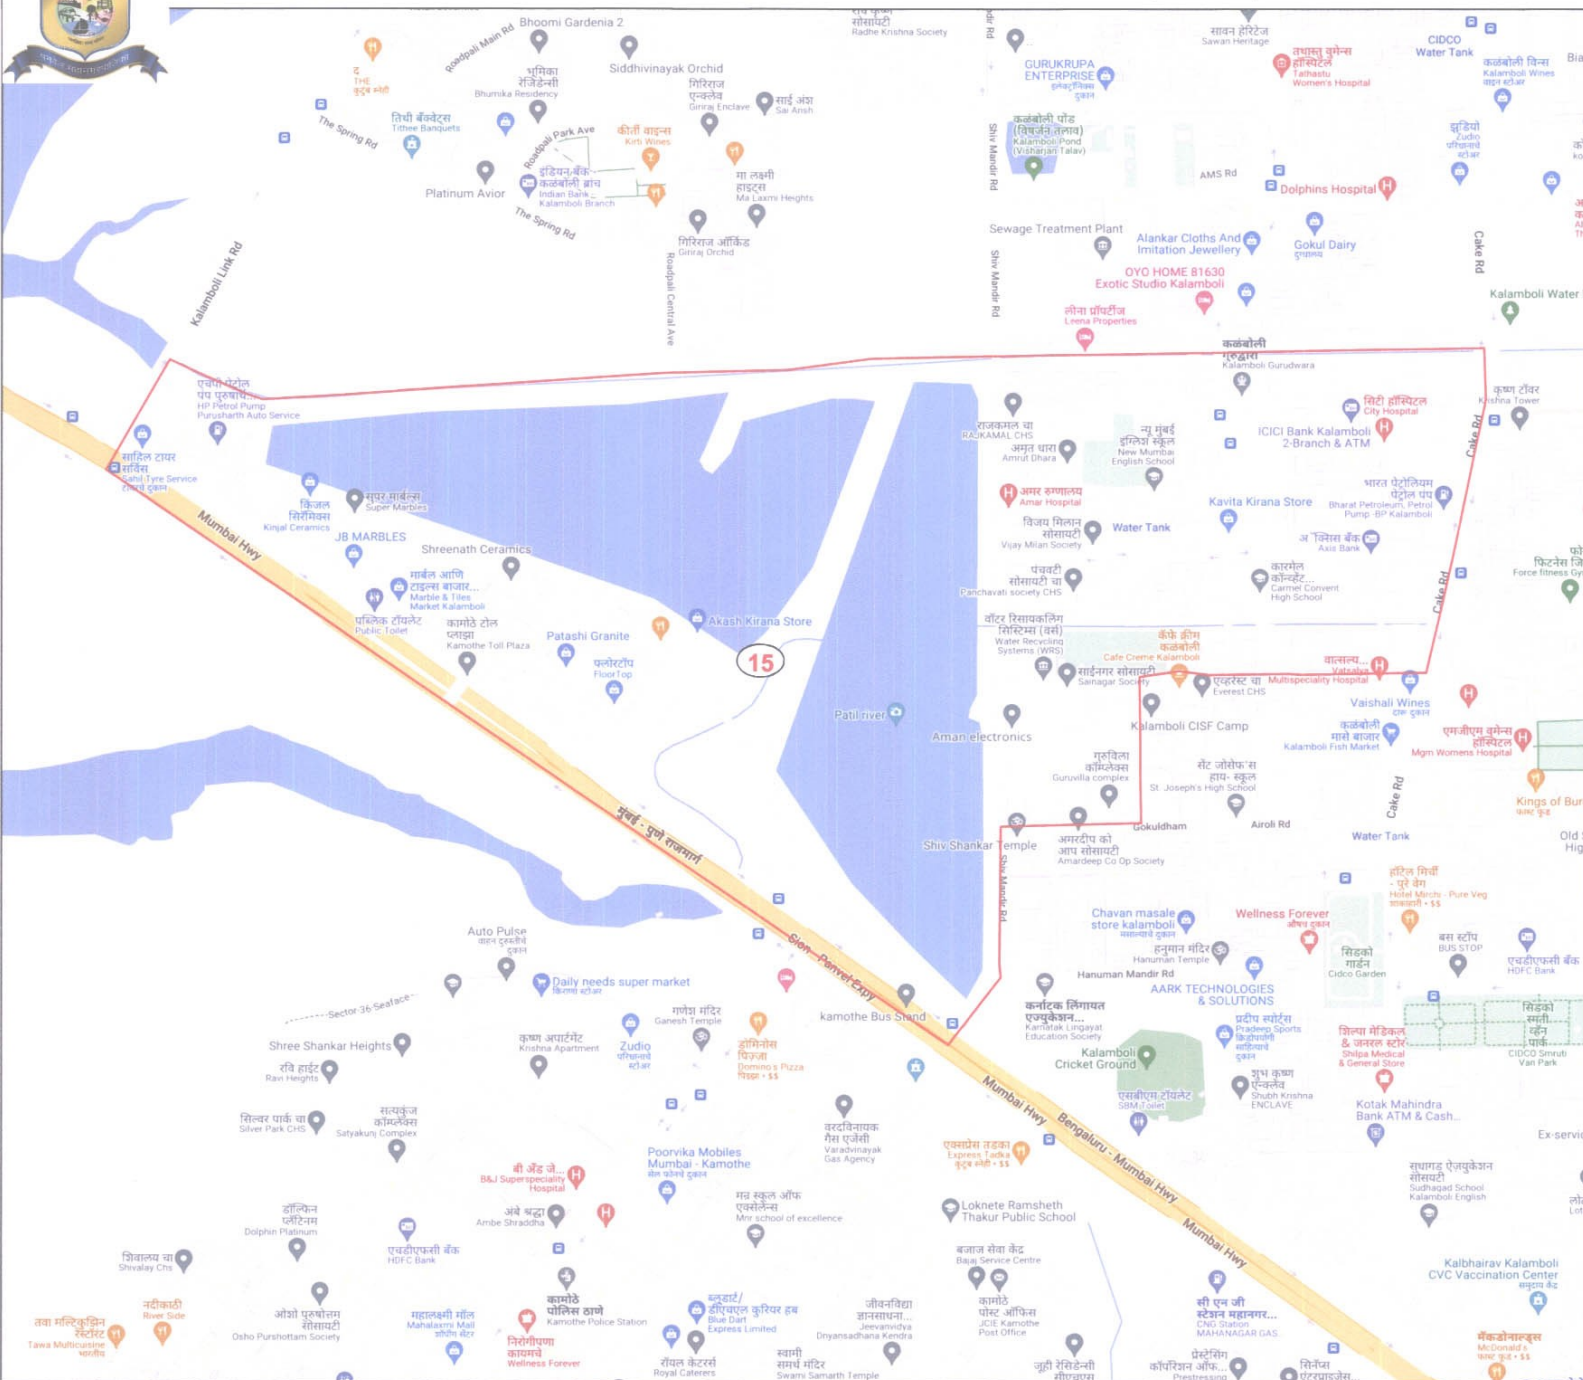

Final Ward Formation For General Election 2022 - Panvel Municipal Corporation

STATE ELECTION COMMISSION
MAHARASHTRA

Ward : 15

Ward Population

Total Population	16361
SC Population	597
ST Population	144

Key Map - PMC

Legend

- Ward
- MC Boundary
- Road
- National Highway
- Railway Line
- River

(Name) *Dake v D*

(Signature)
Deputy Municipal Commissioner