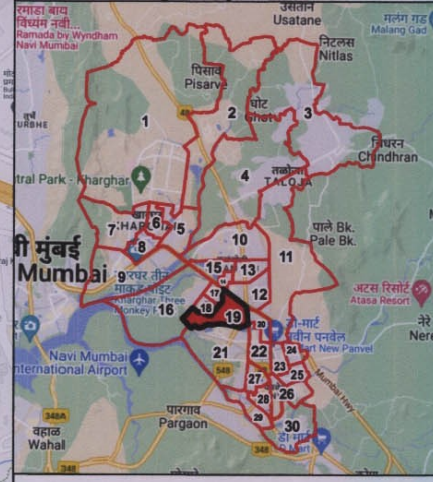

Final Ward Formation For General Election 2022 - Panvel Municipal Corporation

STATE ELECTION COMMISSION
MAHARASHTRA

Ward : 19

Ward Population

Total Population	17862
SC Population	2330
ST Population	608

Key Map - PMC

Legend

- Ward
- MC Boundary
- Road
- National Highway
- Railway Line
- River

(Name) *Duke V D*

(Signature)
Deputy Municipal Commissioner