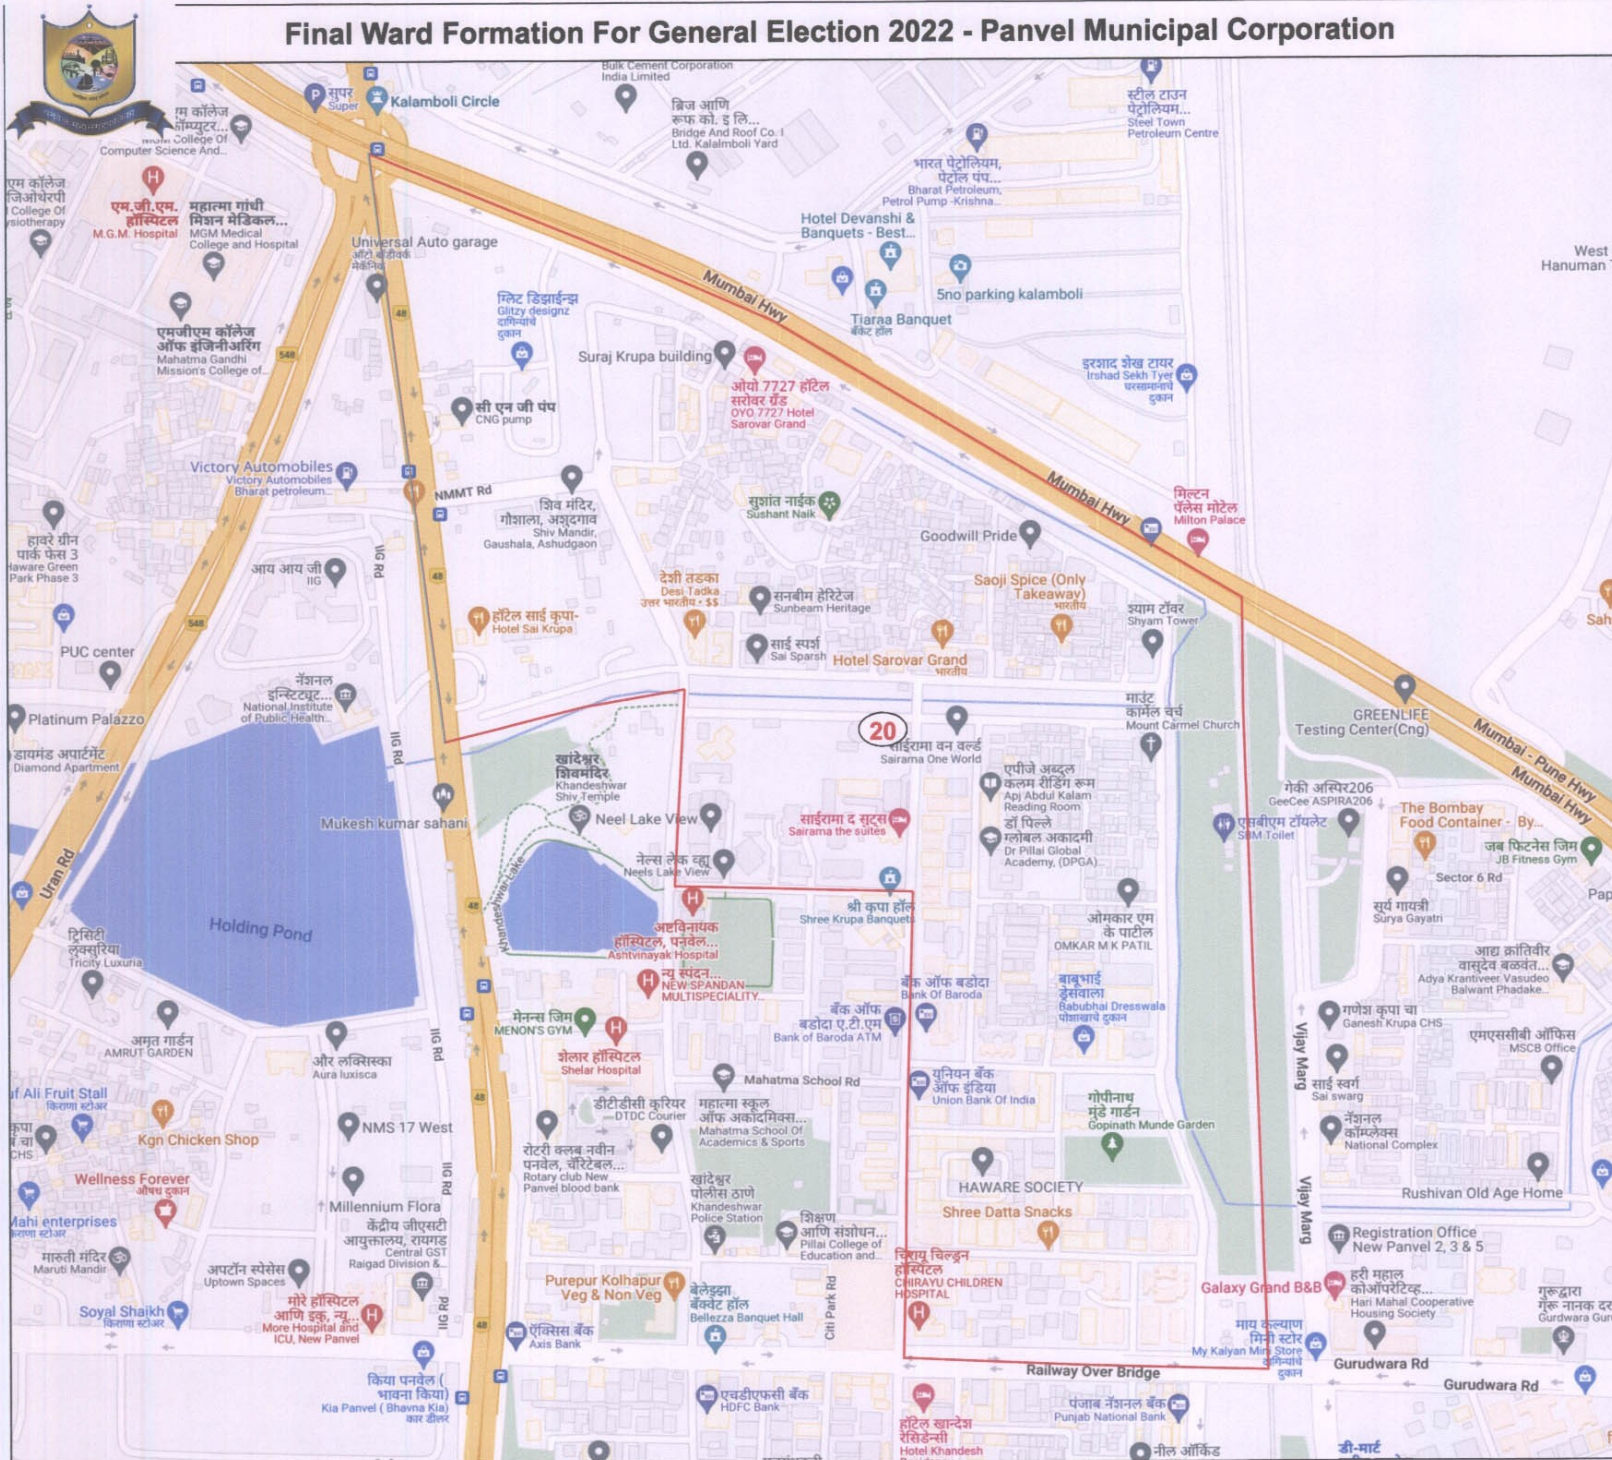

# Final Ward Formation For General Election 2022 - Panvel Municipal Corporation

STATE ELECTION COMMISSION  
MAHARASHTRA

**Ward : 20**

## Ward Population

Total Population	18941
SC Population	1839
ST Population	339

## Key Map - PMC

## Legend

- Ward
- MC Boundary
- Road
- National Highway
- Railway Line
- River

(Name) *Duke V.D*

(Signature)  
**Deputy Municipal Commissioner**