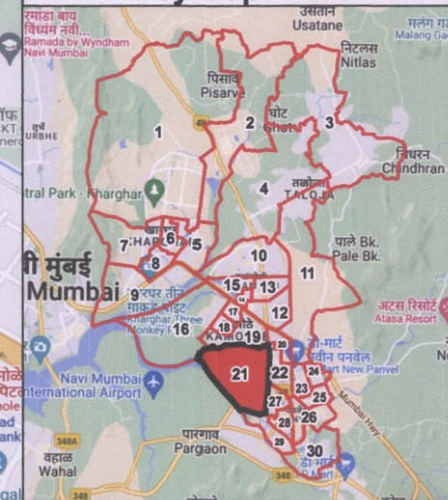

Final Ward Formation For General Election 2022 - Panvel Municipal Corporation

STATE ELECTION COMMISSION
MAHARASHTRA

Ward : 21

Ward Population

Total Population	15671
SC Population	925
ST Population	560

Key Map - PMC

Legend

- Ward
- MC Boundary
- Road
- National Highway
- Railway Line
- River

(Name) Dake V S

(Signature)
Deputy Municipal Commissioner