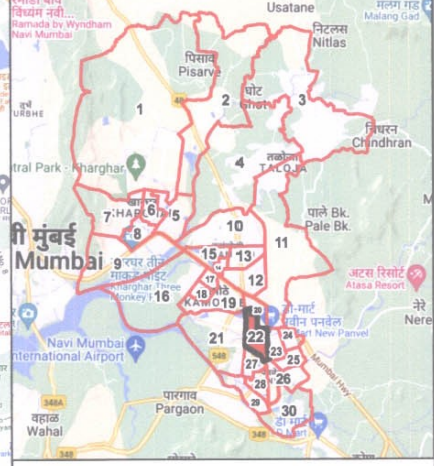

# Final Ward Formation For General Election 2022 - Panvel Municipal Corporation

STATE ELECTION COMMISSION  
MAHARASHTRA

## Ward : 22

### Ward Population

Total Population	17255
SC Population	1681
ST Population	441

### Legend

- Ward
- MC Boundary
- Road
- National Highway
- Railway Line
- River

(Name) *Dake V D*

*(Signature)*  
Deputy Municipal Commissioner