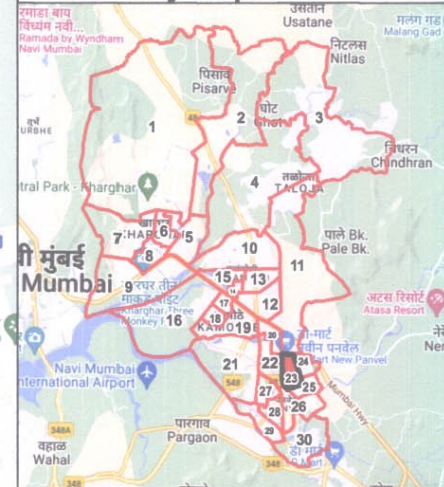

Final Ward Formation For General Election 2022 - Panvel Municipal Corporation

STATE ELECTION COMMISSION
MAHARASHTRA

Ward : 23

Ward Population

TOTAL POPULATION	17220
SC POPULATION	1278
ST POPULATION	255

Key Map - PMC

Legend

- Ward
- MC Boundary
- Road
- National Highway
- Railway Line
- River

(Name) Dake V D

(Signature)

Deputy Municipal Commissioner