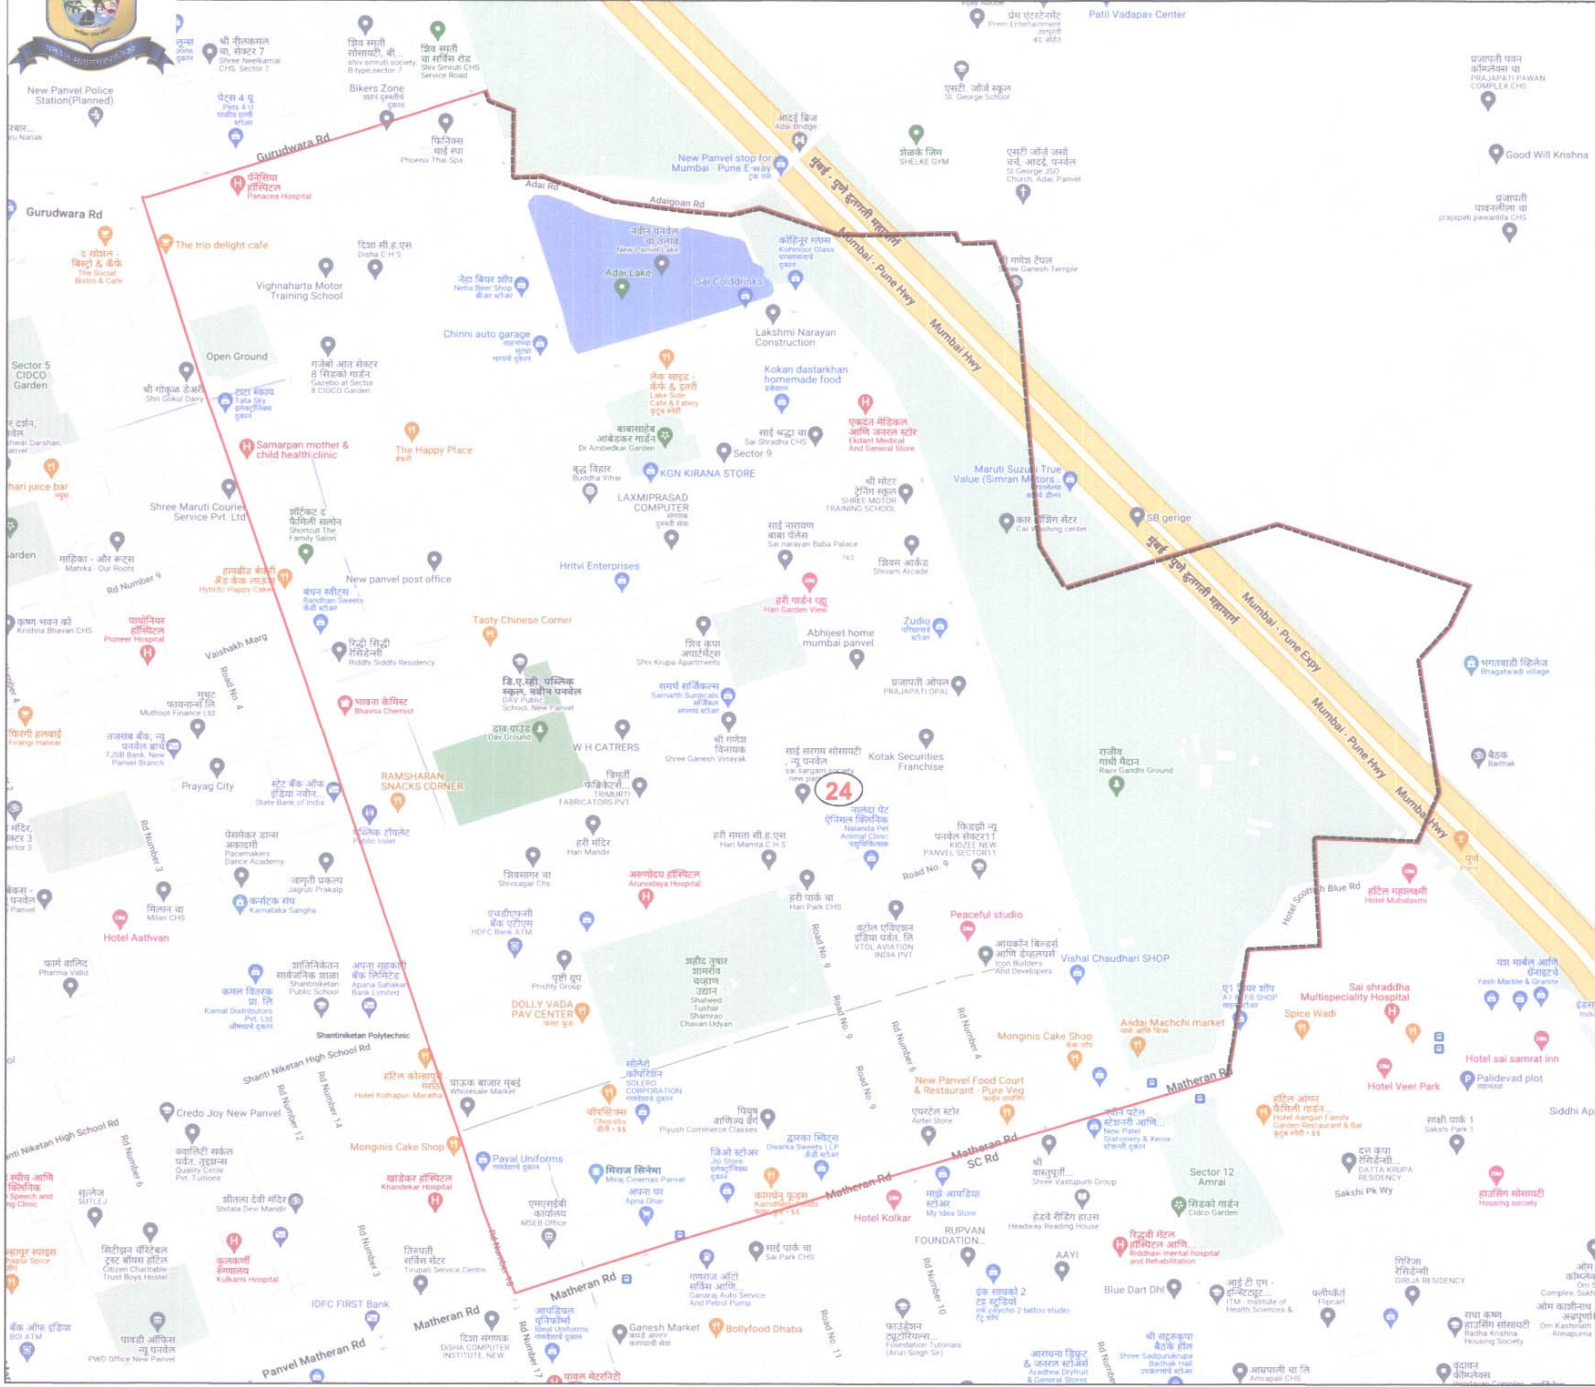

Final Ward Formation For General Election 2022 - Panvel Municipal Corporation

STATE ELECTION COMMISSION
MAHARASHTRA

Ward : 24

Ward Population

Total Population	17017
SC Population	1774
ST Population	280