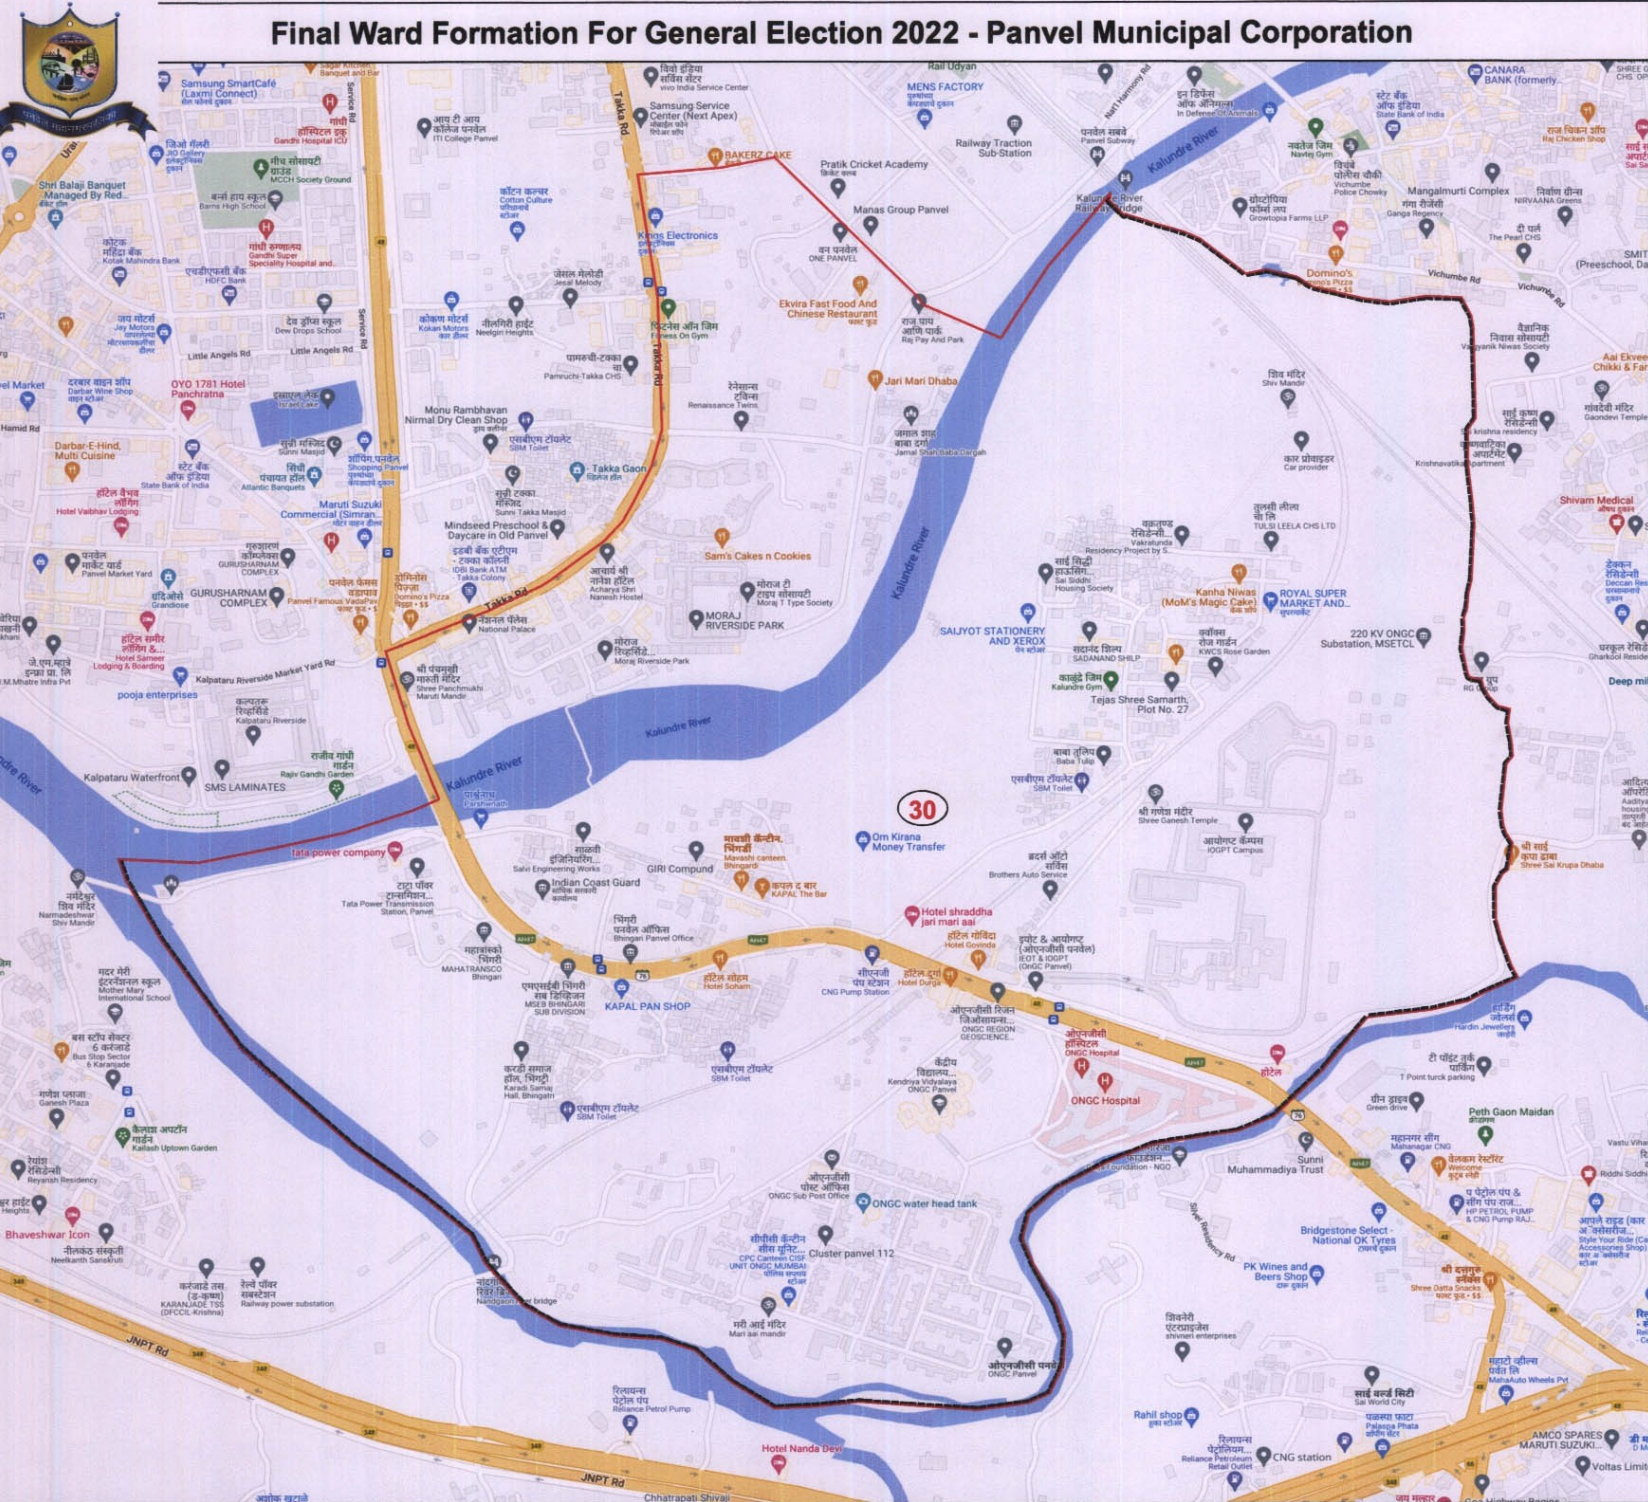

Final Ward Formation For General Election 2022 - Panvel Municipal Corporation

STATE ELECTION COMMISSION
MAHARASHTRA

Ward : 30

Ward Population

Total Population	12142
SC Population	810
ST Population	362

Key Map - PMC

Legend

- Ward
- MC Boundary
- Road
- National Highway
- Railway Line
- River

(Name) *Daye V D*

(Signature)
Deputy Municipal Commissioner