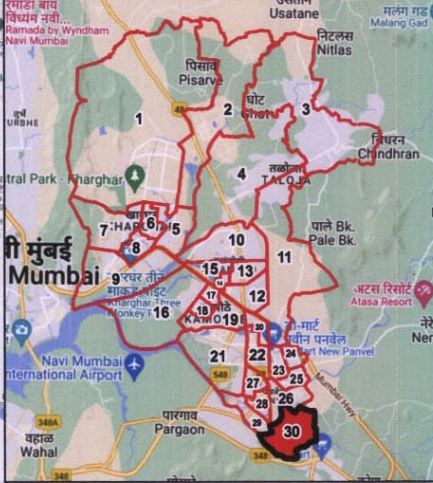

Final Ward Formation For General Election 2022 - Panvel Municipal Corporation

STATE ELECTION COMMISSION
MAHARASHTRA

Ward : 30

Ward Population

Total Population	12142
SC Population	810
ST Population	362

Key Map - PMC

Legend

- Ward
- MC Boundary
- Road
- National Highway
- Railway Line
- River

(Name) *Daye V D*

(Signature)
Deputy Municipal Commissioner