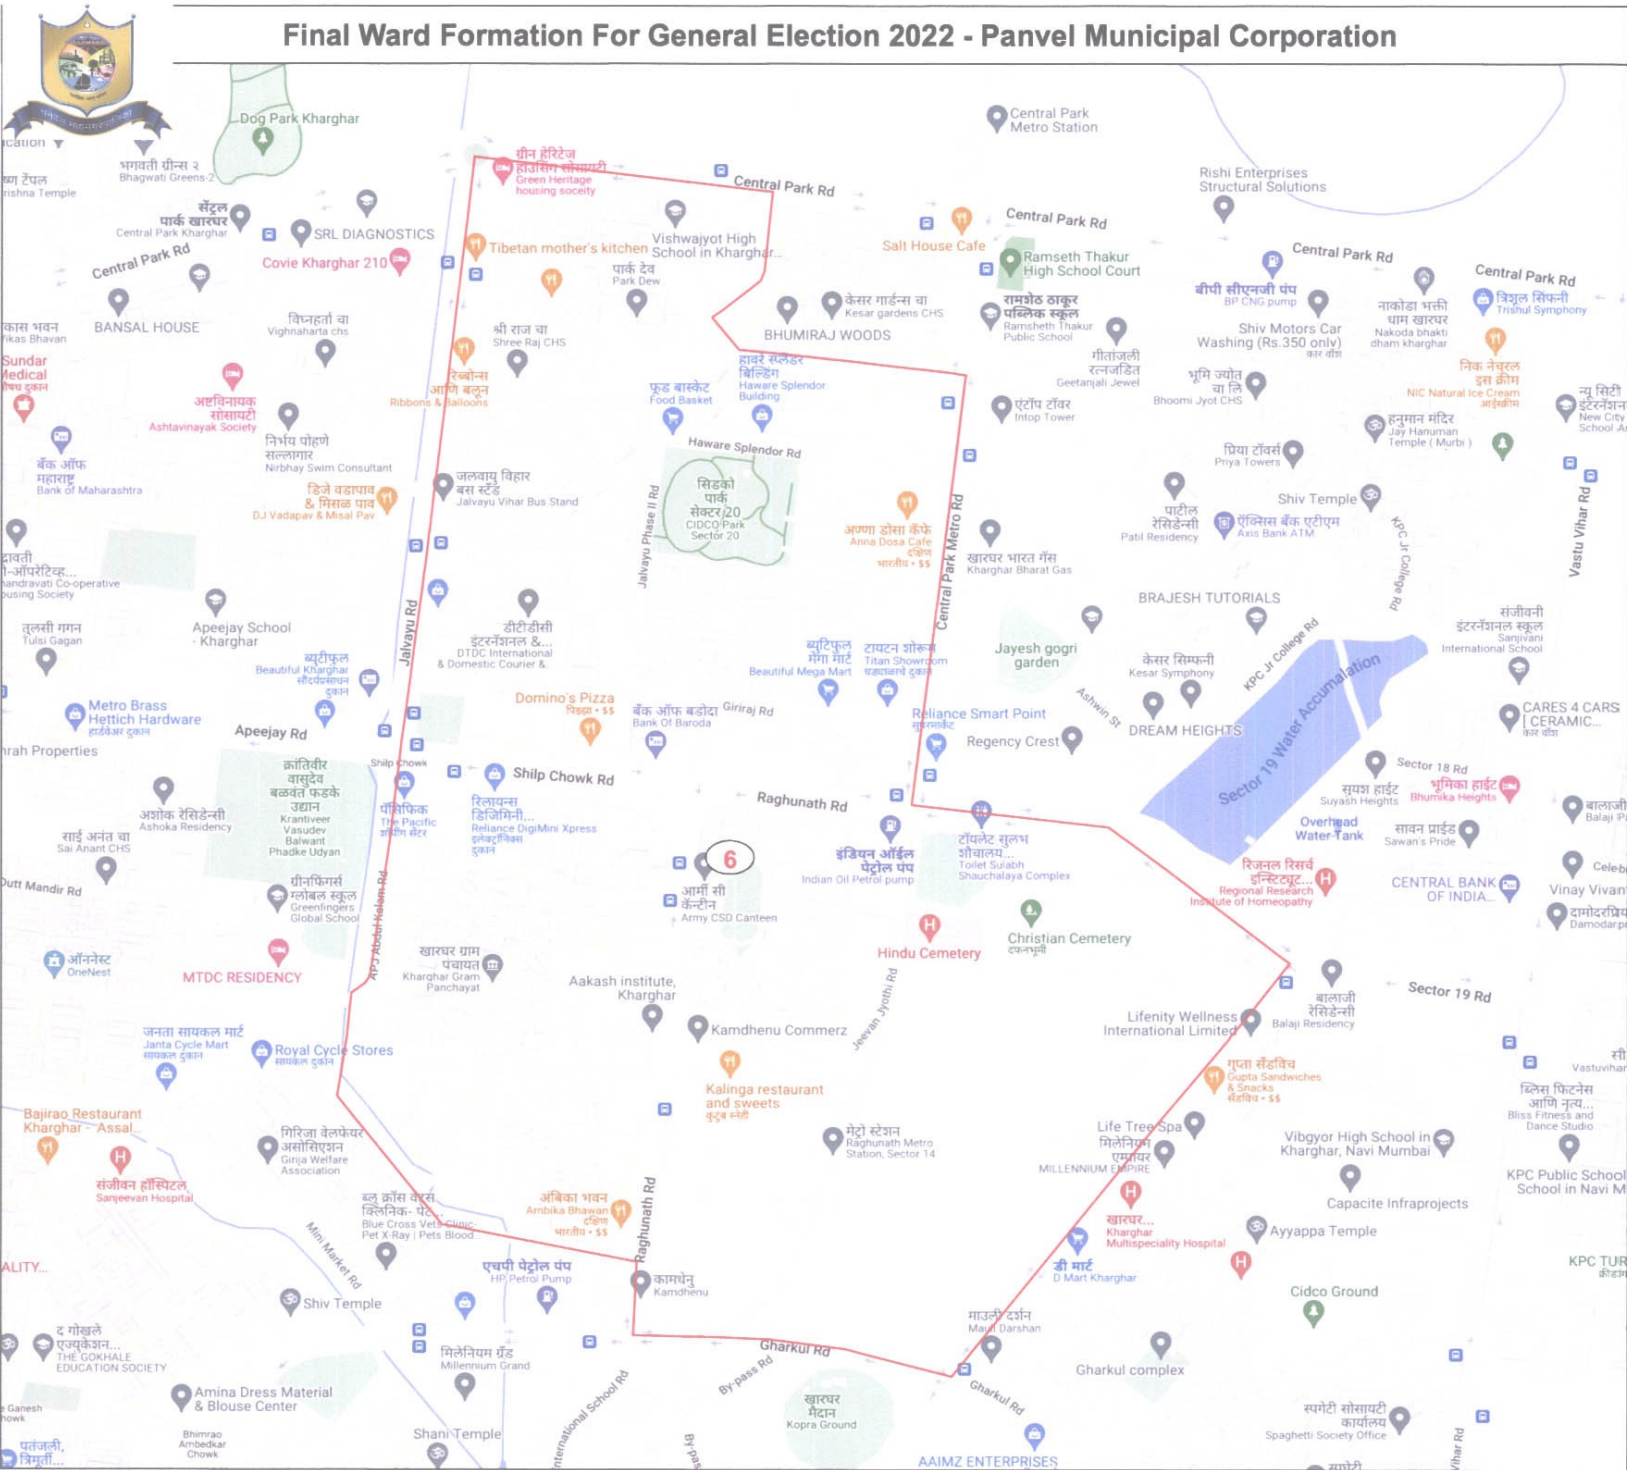

Final Ward Formation For General Election 2022 - Panvel Municipal Corporation

STATE ELECTION COMMISSION
MAHARASHTRA

Ward : 6

Ward Population

Total Population	16158
SC Population	491
ST Population	95

Key Map - PMC

Legend

- Ward
- MC Boundary
- Road
- National Highway
- Railway Line
- River

(Name) *Drake v. D*

(Signature)
Deputy Municipal Commissioner